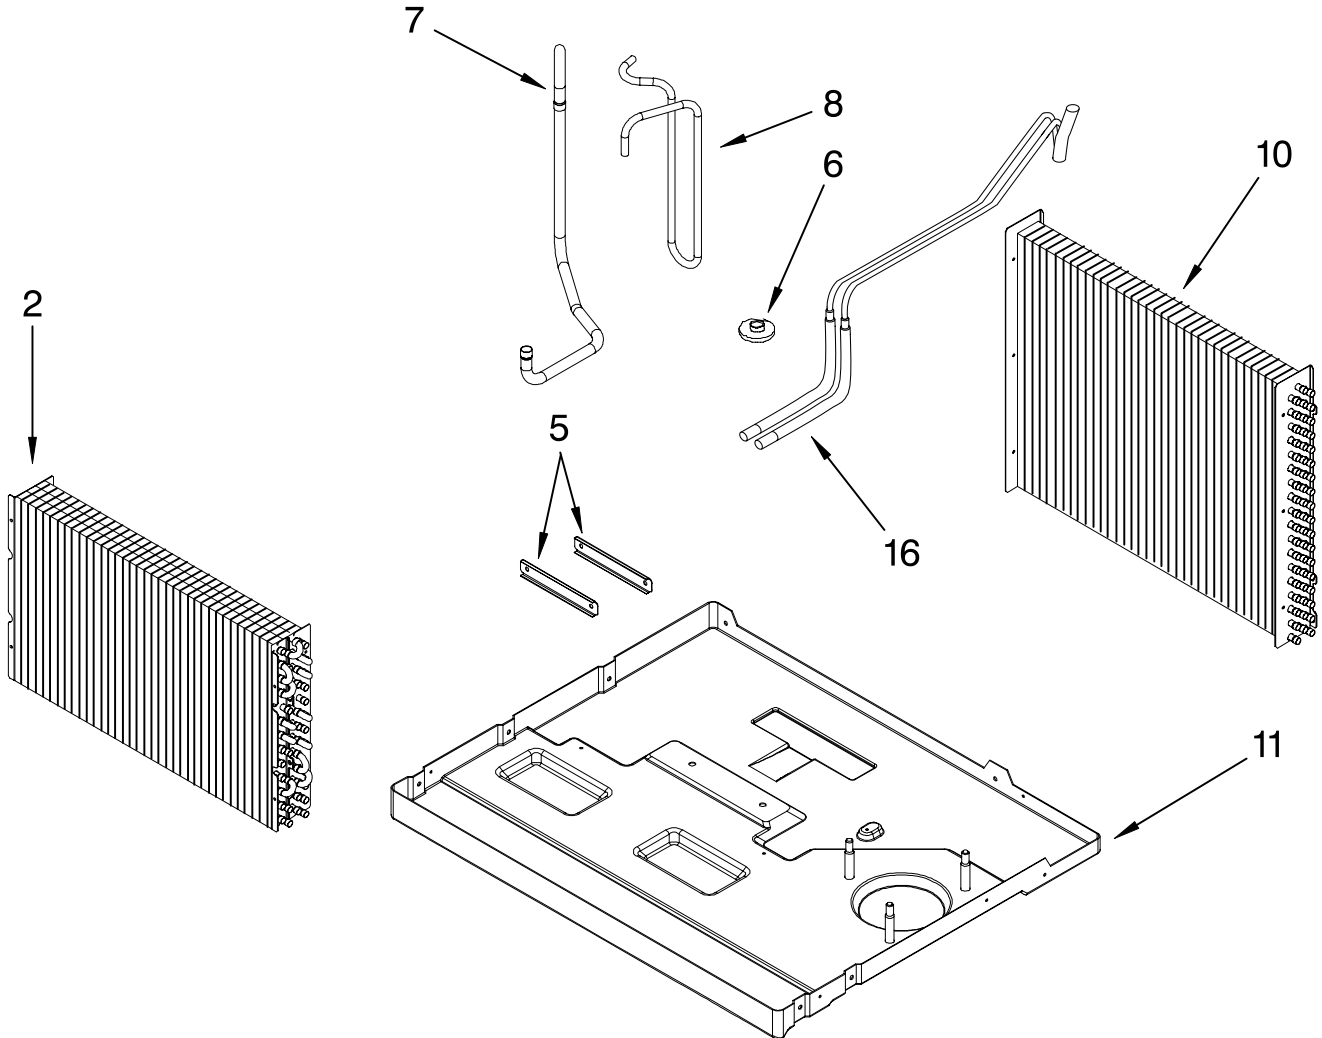

# UNIT PARTS

For Model: ACU109PR0

AIR CONDITIONER

FOR ORDERING INFORMATION REFER TO PARTS PRICE LIST

# UNIT PARTS

For Model: ACU109PRO

<b>Illus.</b>	<b>Part</b>	
<b>No.</b>	<b>No.</b>	<b>DESCRIPTION</b>
1		Literature Parts
	8199924	Use and Care Guide
	8199930	Label, Energy
	8199931	Diagram, Wiring
2	8199840	Evaporator
5	8199842	Support, Evaporator
6	8199788	Nut
7	8199869	Tube, Suction
8	8199835	Tube, Discharge
9	8199820	Compressor
10	8199827	Condenser
11	8199818	Base
12	8199973	Grommet
13	8199976	Gasket
14	8199974	Protector, Overload
15	8199975	Cover, Terminal
16	8199989	Tube, Restrictor

# AIR FLOW AND CONTROL PARTS

For Model: ACU109PRO

<b>Illus. No.</b>	<b>Part No.</b>	<b>DESCRIPTION</b>
1	8199848	Door, Fresh Air
2	8199830	Overlay
3	8199831	Base, Control Panel
4	8199833	PCB, Control
5	8199857	Housing, Air- Bottom
6	8199881	Housing, Top
7	8199854	Support, Unit
8	8199834	Cover, Air Housing
9	8199853	Dividing Wall, Left Side
10	8199860	Bracket, Fan Motor
11	8199816	Wheel, Blower
12	8199845	Motor, Fan
13	8199811	Blade, Fan
14	8199826	Shroud, Condenser
15	8199828	Side Panel, Condenser
16	8199866	Dividing Wall, Right Side
17	8199884	Clip, Wire
18	8199865	PCB, Power Board
19	8199838	Box, Control
20	8199862	Support, PCB
21	8199873	Transformer
22	8199859	Capacitor, Motor
23	8199815	Bracket, Capacitor
24	8199824	Capacitor, Compressor
25	8199929	Cord, Power